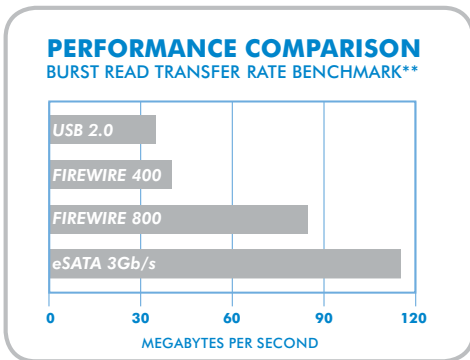

d2 quadra

DESIGN BY NEIL POULTON

Quadruple Interface Hard Disk For Professional Use

eSATA 3Gb/s | FireWire 800 & 400 | USB 2.0

The Professional Choice

Perfect for digital content creation, audio/video editing, DVD authoring, web animation, etc., the LaCie d2 Quadra Hard Disk can handle multiple demanding professional tasks. It can be daisy-chained via FireWire or connected to your DV camera and is even bootable in FireWire for Mac® and in eSATA for Mac/PC. Advanced features include 3-level power management (Auto/On/Off)* and software RAID 0/RAID 1 potential when daisy-chained with other drives.

Perfect All-In-One Solution

The LaCie d2 Quadra Hard Disk provides up to an incredible 3TB capacity in a relatively compact device. Fully loaded with all the best interfaces – eSATA 3Gb/s, FireWire 800, FireWire 400, and USB 2.0 – it offers complete universal connectivity for PC and Mac users. Use it to easily store all of your files or back up your computer or small server regularly, whether at home or the office.

High-End Features

With fast burst transfer rates of up to 105-115MB/s** via eSATA, this industry-leading hard disk delivers superior performance. Setup and use is quick and easy; the preloaded LaCie Setup Assistant helps format the hard disk according to your needs. With the LaCie Shortcut Button*, you can easily launch any application with one push such as the included Genie® Backup Assistant software with data restore for Windows® users or Intego® Backup Assistant software with data restore for Mac users.

100GB* =**

7 hours of DV video or
35,000 songs or
100,000 photos†

- Quadruple interface for full PC/Mac compatibility
- Superior burst transfer rates up to 105-115MB/s (eSATA 3Gb/s)
- Space-saving versatility: stack, rackmount or stand upright
- Sturdy, aluminum d2 heat sink design