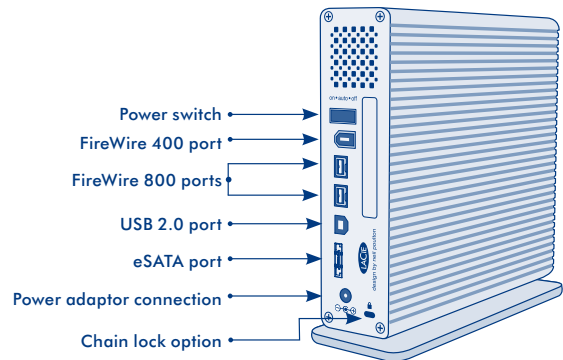

d2 quadra

DESIGN BY NEIL POULTON

Quadruple Interface Hard Disk For Professional Use

eSATA 3Gb/s | FireWire 800 & 400 | USB 2.0

The Professional Choice

Perfect for digital content creation, audio/video editing, DVD authoring, web animation, etc., the LaCie d2 Quadra Hard Disk can handle multiple demanding professional tasks. It can be daisy-chained via FireWire or connected to your DV camera and is even bootable in FireWire for Mac® and in eSATA for Mac/PC. Advanced features include 3-level power management (Auto/On/Off)* and software RAID 0/RAID 1 potential when daisy-chained with other drives.

Perfect All-In-One Solution

The LaCie d2 Quadra Hard Disk provides up to an incredible 3TB capacity in a relatively compact device. Fully loaded with all the best interfaces – eSATA 3Gb/s, FireWire 800, FireWire 400, and USB 2.0 – it offers complete universal connectivity for PC and Mac users. Use it to easily store all of your files or back up your computer or small server regularly, whether at home or the office.

High-End Features

With fast burst transfer rates of up to 105-115MB/s** via eSATA, this industry-leading hard disk delivers superior performance. Setup and use is quick and easy; the preloaded LaCie Setup Assistant helps format the hard disk according to your needs. With the LaCie Shortcut Button*, you can easily launch any application with one push such as the included Genie® Backup Assistant software with data restore for Windows® users or Intego® Backup Assistant software with data restore for Mac users.

Clever, Advanced Design

The LaCie d2 Quadra Hard Disk's new design is sturdy, compact and versatile, making it ideal for intensive professional use. The unique, fanless aluminum heat sink design with 60% more surface area for heat dissipation keeps it quiet and as safe as possible at all times. The LaCie d2 Quadra can stand upright, be stacked horizontally with other drives or rackmounted to save desktop space.