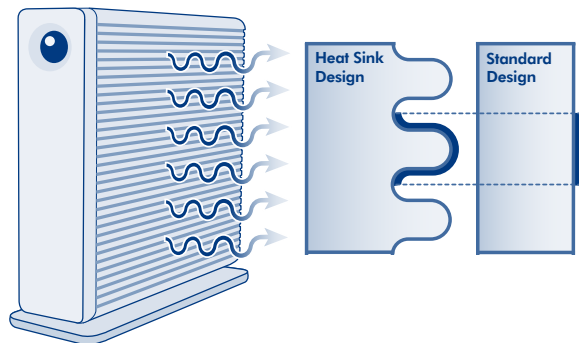

Perfect All-In-One Solution

The LaCie d2 Quadra Hard Disk provides up to an incredible 3TB capacity in a relatively compact device. Fully loaded with all the best interfaces – eSATA 3Gb/s, FireWire 800, FireWire 400, and USB 2.0 – it offers complete universal connectivity for PC and Mac users. Use it to easily store all of your files or back up your computer or small server regularly, whether at home or the office.

High-End Features

With fast burst transfer rates of up to 105-115MB/s** via eSATA, this industry-leading hard disk delivers superior performance. Setup and use is quick and easy; the preloaded LaCie Setup Assistant helps format the hard disk according to your needs. With the LaCie Shortcut Button*, you can easily launch any application with one push such as the included Genie® Backup Assistant software with data restore for Windows® users or Intego® Backup Assistant software with data restore for Mac users.

Clever, Advanced Design

The LaCie d2 Quadra Hard Disk's new design is sturdy, compact and versatile, making it ideal for intensive professional use. The unique, fanless aluminum heat sink design with 60% more surface area for heat dissipation keeps it quiet and as safe as possible at all times. The LaCie d2 Quadra can stand upright, be stacked horizontally with other drives or rackmounted to save desktop space.